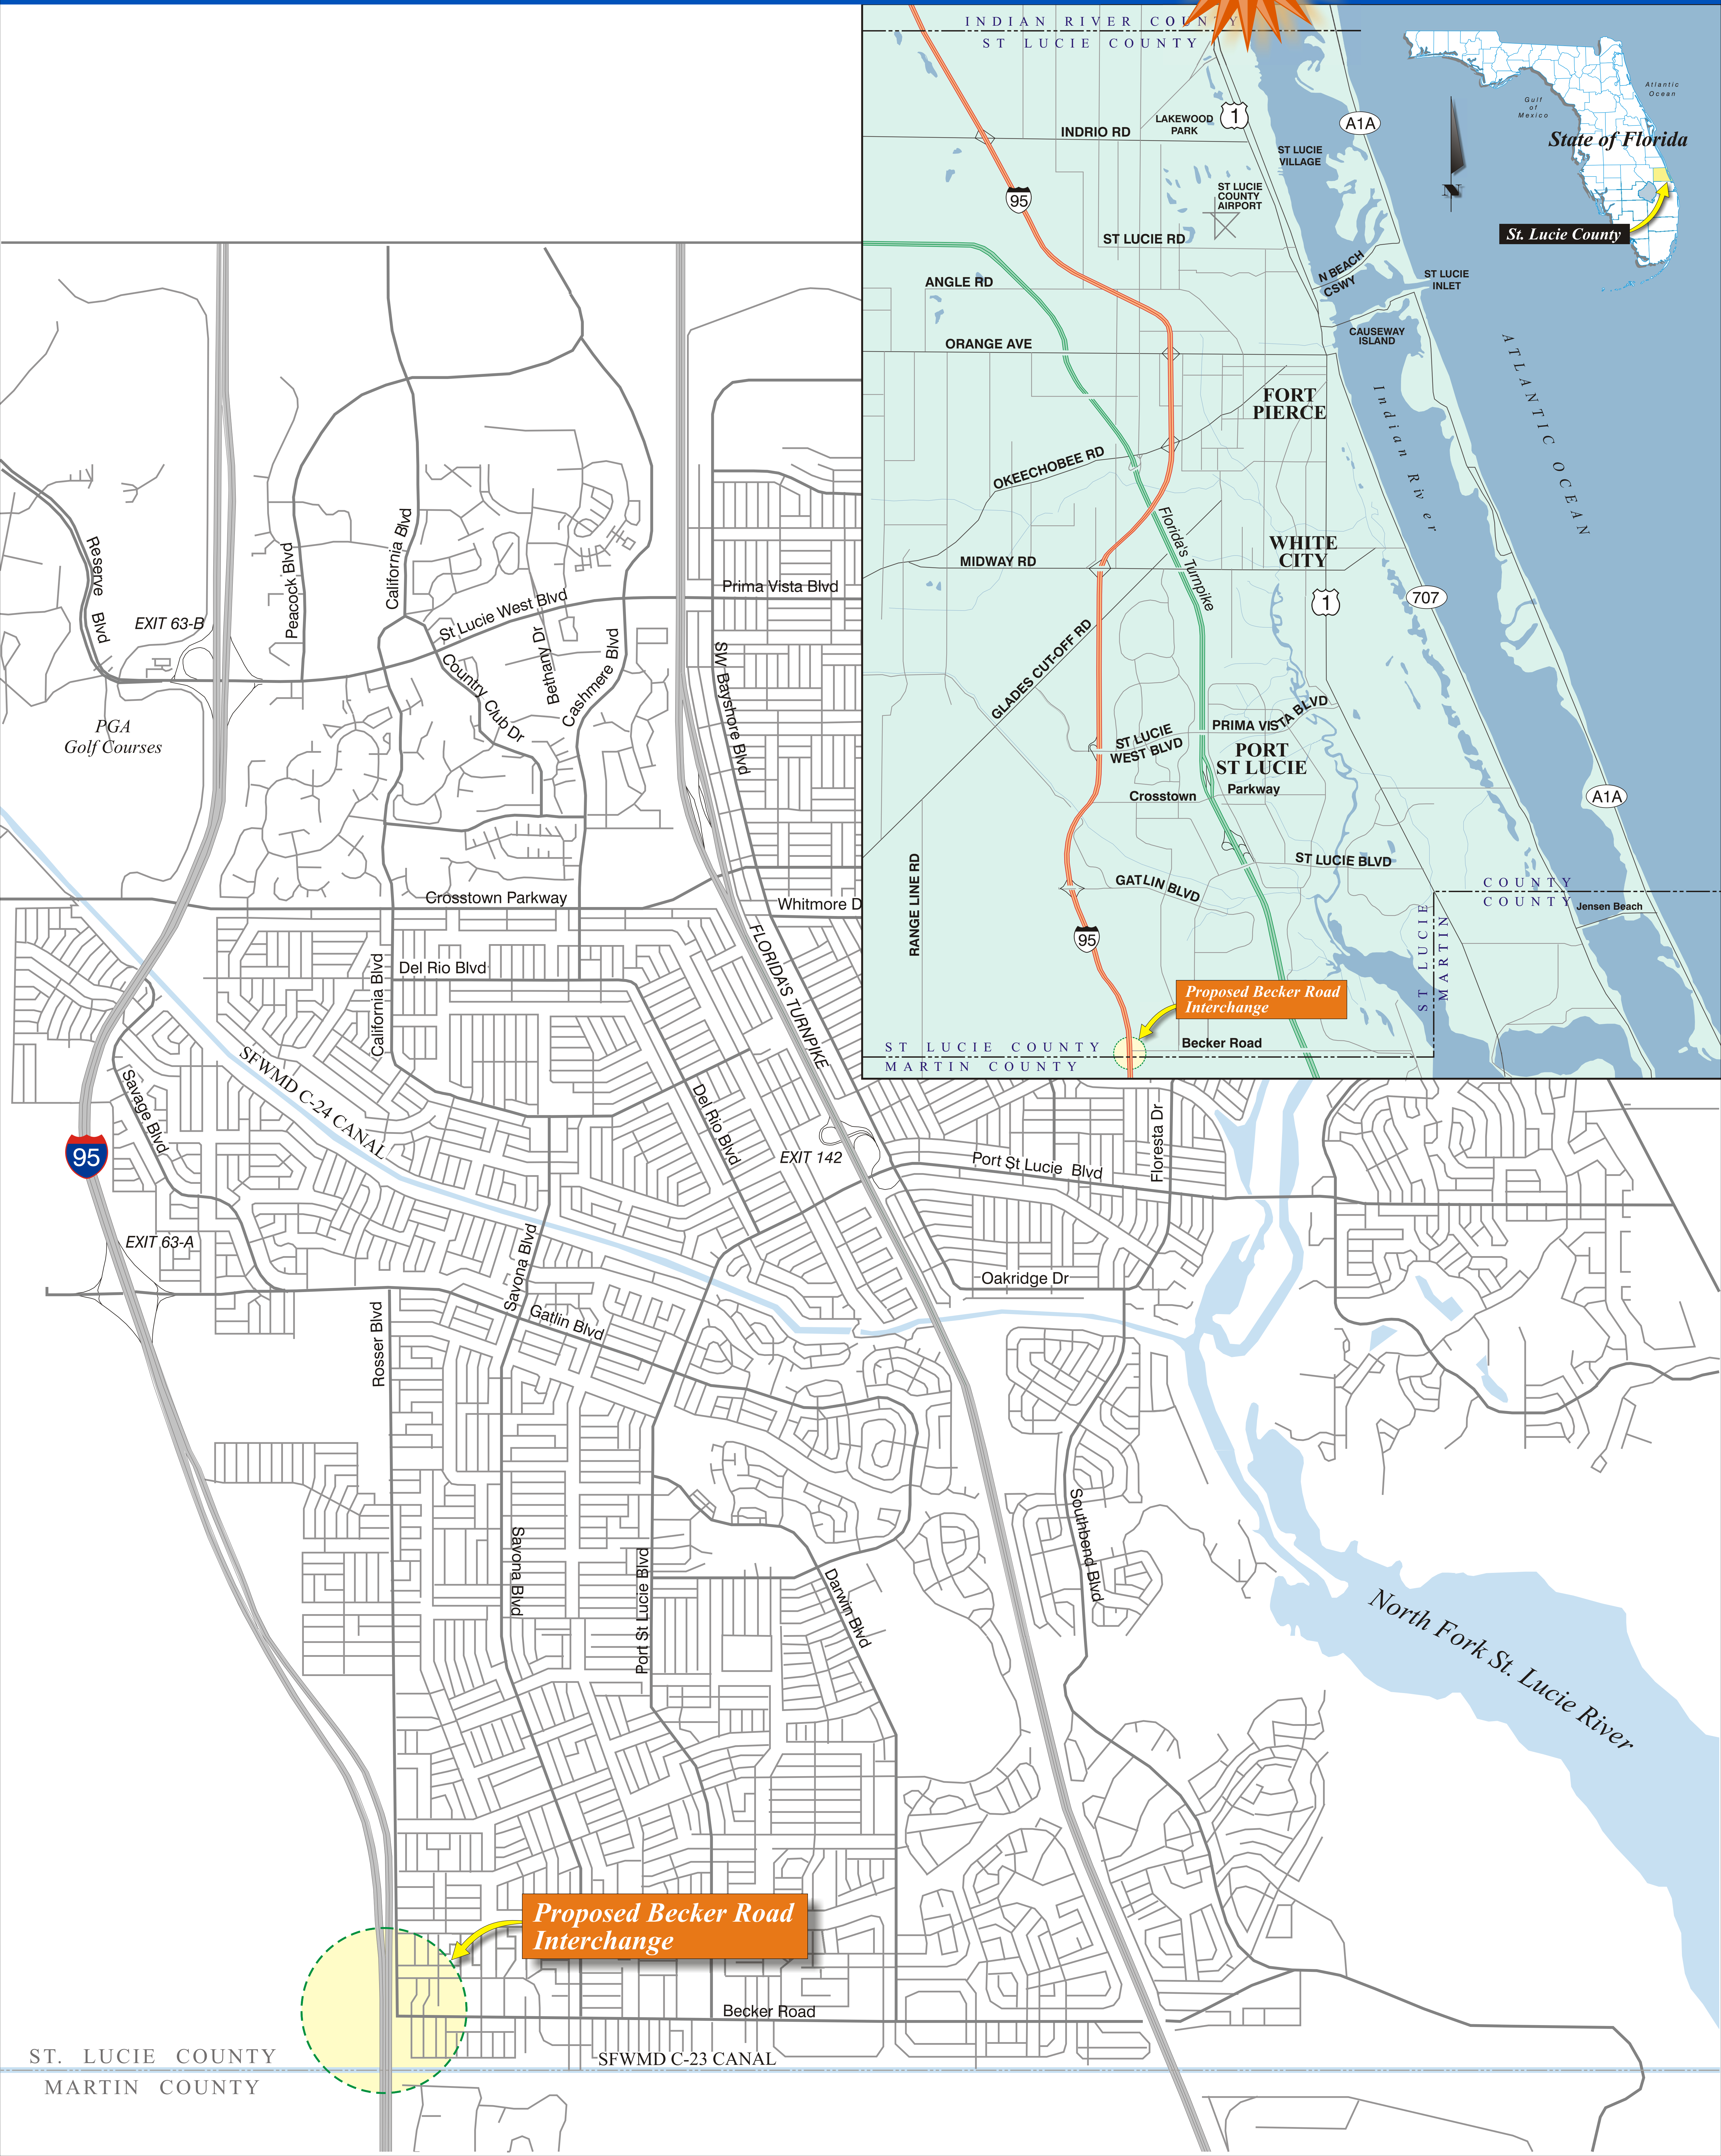

Project Location Map

ST. LUCIE COUNTY
MARTIN COUNTY

SFWMD C-23 CANAL